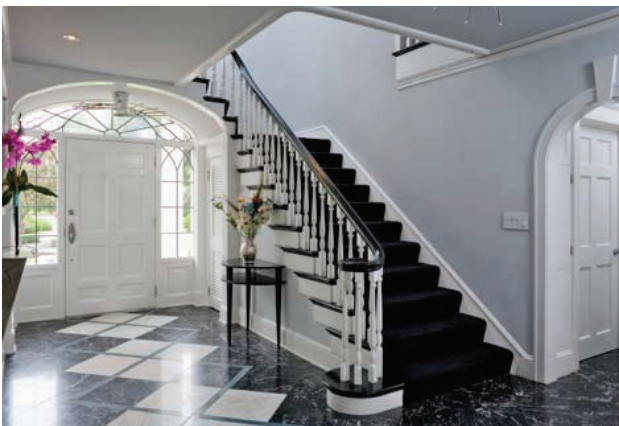

1601 Monterey Boulevard

With its unique blend of new and distinctive design and the classic warmth of the Colonial style, this magnificent estate exemplifies modern luxury for those seeking comfort, a place to entertain, or to simply relax in total privacy. Built in 1924, this mansion sized home was designed by renowned architect Henry Gutterson and is situated atop a half acre of land, surrounded by expansive lawns and exquisite flowering gardens. The property offers privacy on all sides as well as spectacular views of the Pacific Ocean.